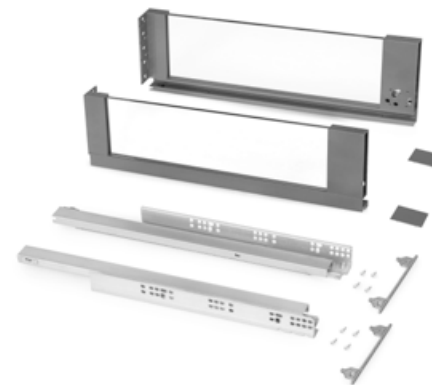

# Vertex Drawer Boxes *Glass Sided*

Available in **Anthracite**

E3130435

178mm Hgh, Soft Close Drawer Kit - 450mm Deep

E3130535

178mm Hgh, Soft Close Drawer Kit - 500 Deep