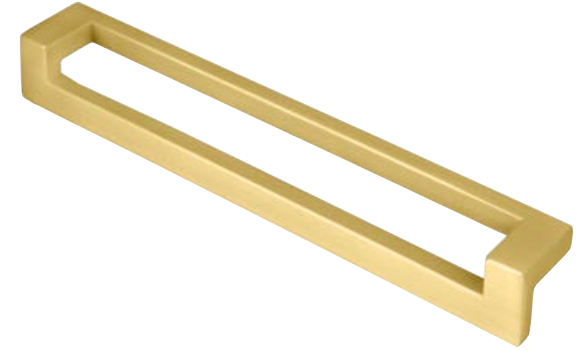

No.270

160mm Deco Handle, Matt Black

No.271

160mm Deco Handle, Pewter

No.272

160mm Deco Handle, Satin Brass

No.275

320mm Deco Handle, Matt Black