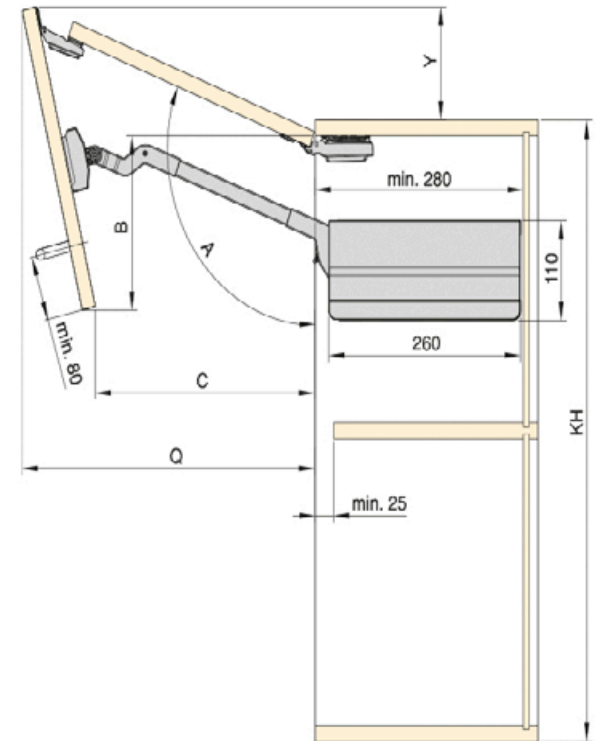

Model	A	B	C	Q	Y
042	-115-102°	160-228	335-226	355-428	144-74
043