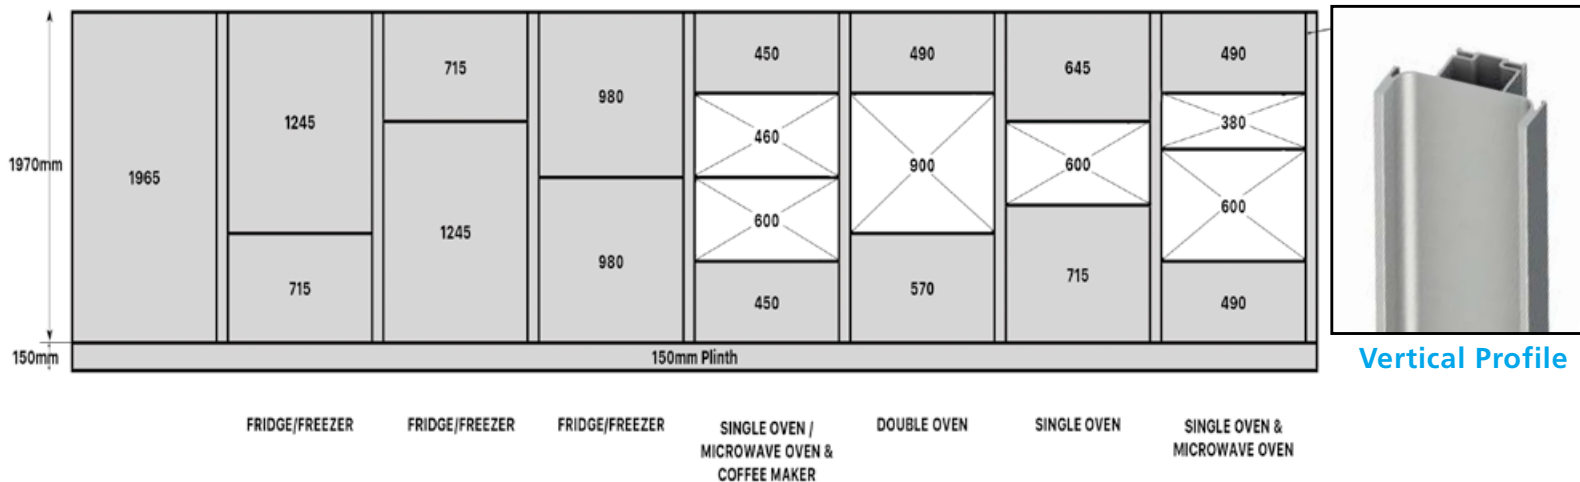

Larder Doors & Appliance Fitting (Compatible with Integrated Appliances)

All colours are as close as the reproduction process allows.