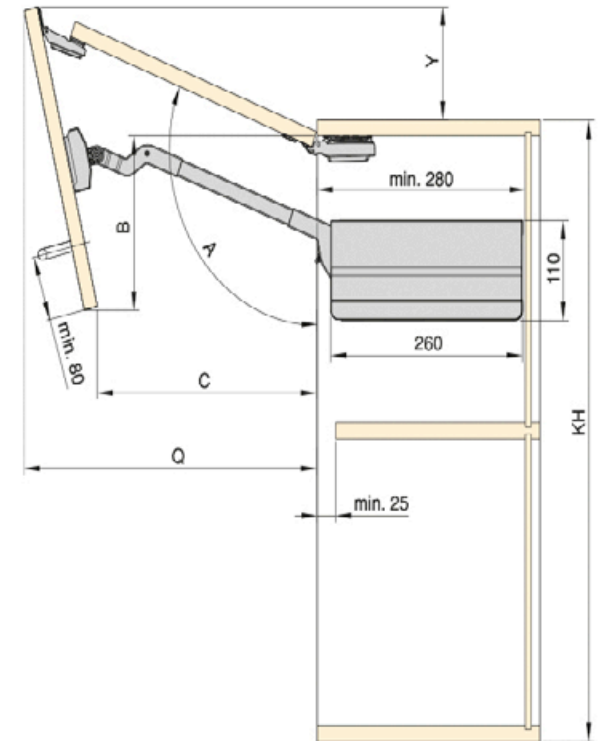

Model	A	B	C	Q	Y
042	-115-102°	160-228	335-226	355-428	144-74
043					

Vertex Drawer Boxes

450mm Deep - **White**

XEVW001

83mm Soft Close Drawer Kit - 450mm Deep

XEVW003

93mm Soft Close Drawer Kit - 450mm Deep