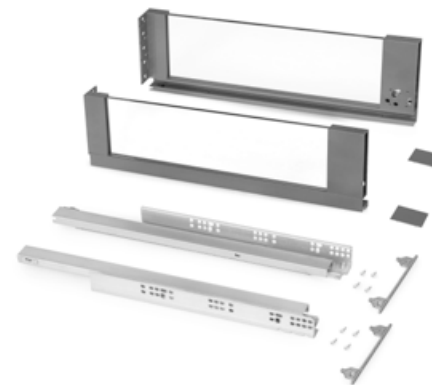

178mm Hgh, Soft Close Drawer Kit - 500 Deep