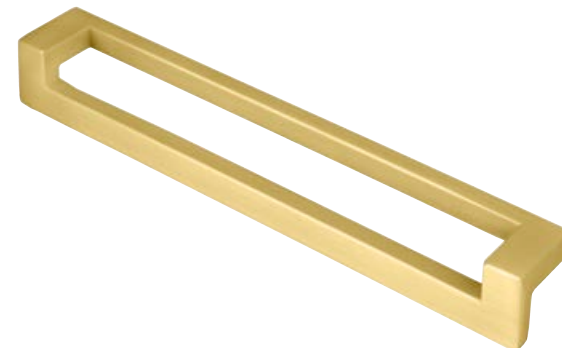

No.270

160mm Deco Handle, Matt Black

No.271

160mm Deco Handle, Pewter

No.272

160mm Deco Handle, Satin Brass

No.275

320mm Deco Handle, Matt Black