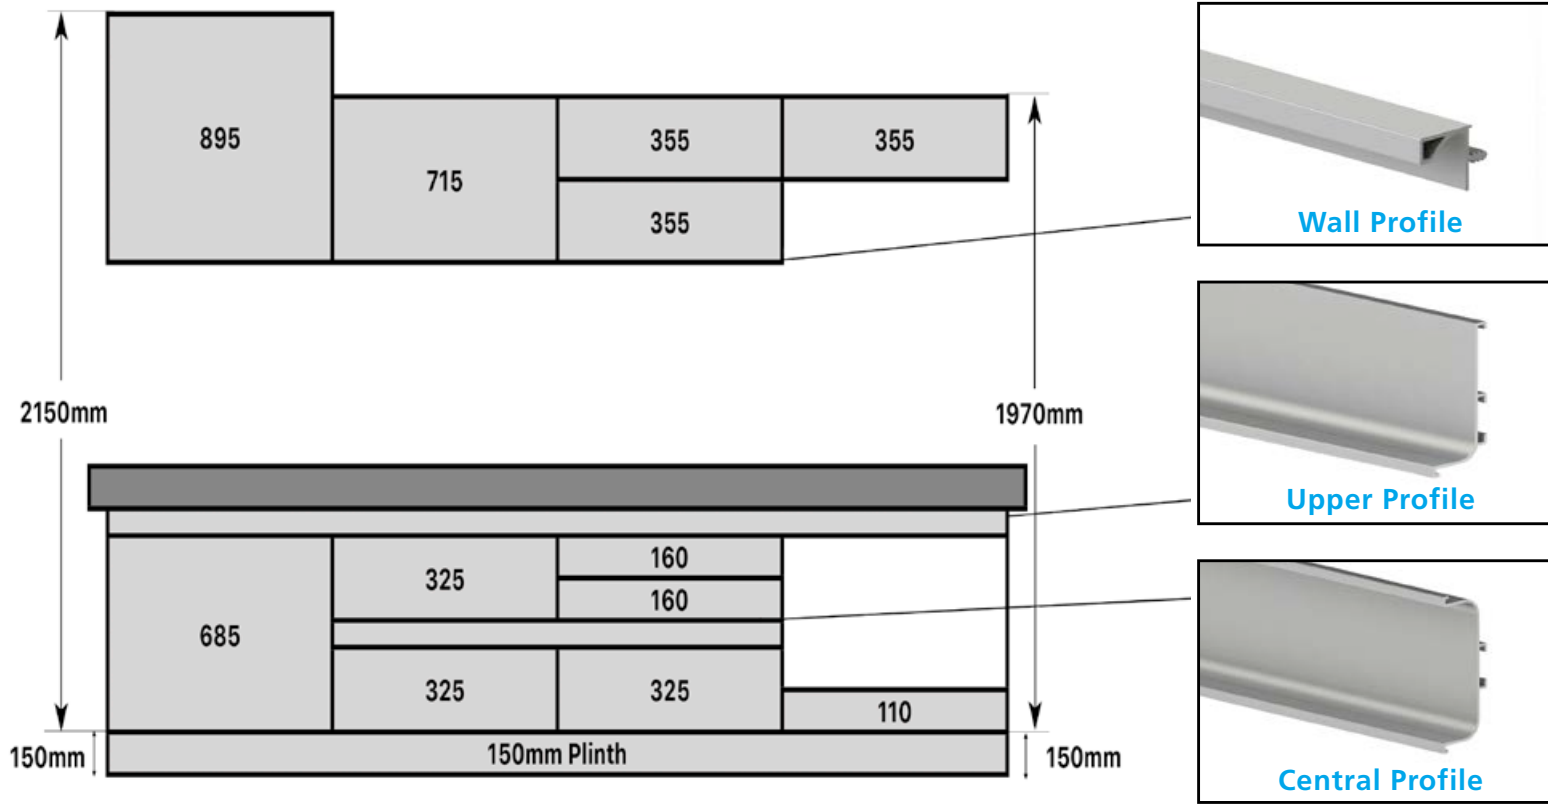

Base Units & Wall Doors