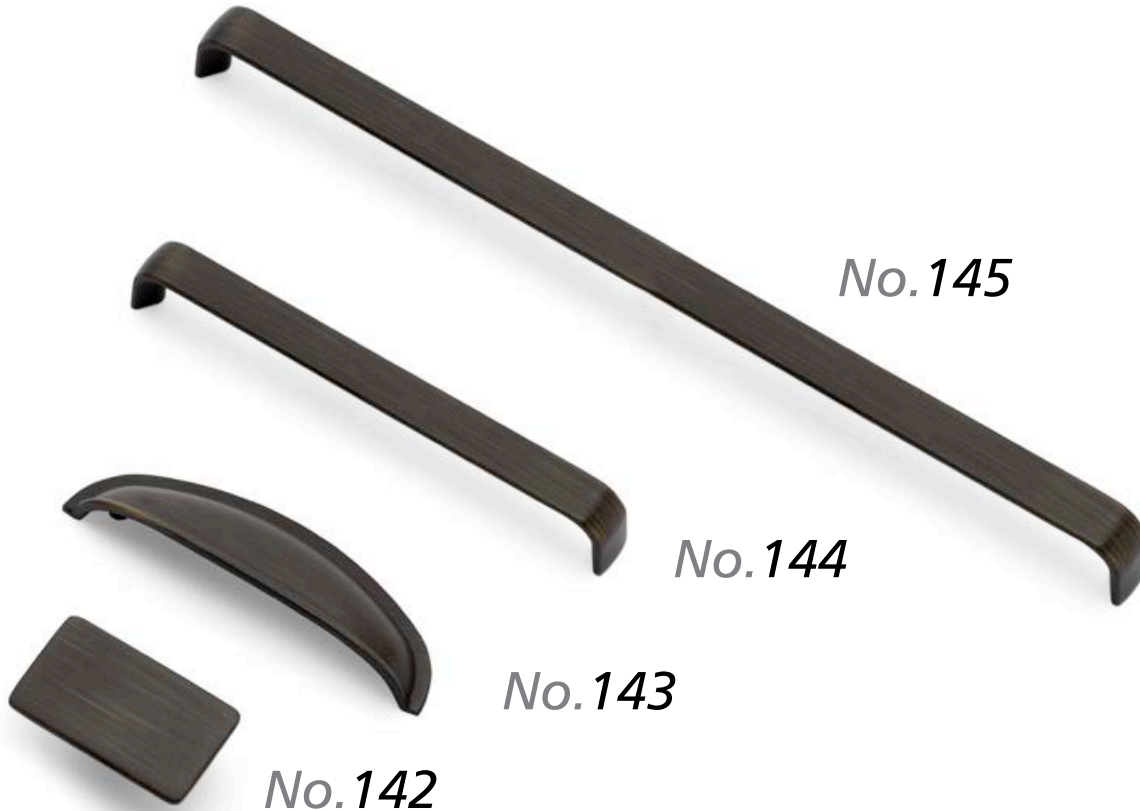

No.140

320mm Camden Handle, Pewter

No.141

160mm Camden Handle, Pewter

No.142 - 145

No.142

No.143

No.144