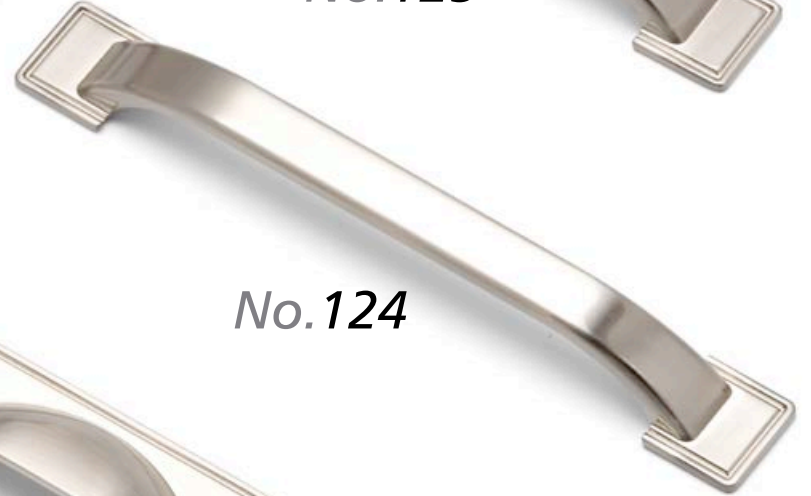

No. 110

320mm Euston Strap Handle, Brushed Nickel

No. 111

160mm Euston Strap Handle, Brushed Nickel

No. 112

320mm Euston Strap Handle, Chrome

No.113

160mm Euston Strap Handle, Chrome

No.114

320mm Euston Strap Handle, Pewter

No.115

160mm Euston Strap Handle, Pewter

No.120 - 126

No.126

No.125

No.124

No.122

No.123

No.121

No.120

No.120 - 30mm Windsor Knob & Plate

No.121 - 40mm Windsor Knob

No.122 - 64mm Windsor Shell Handle

No.123 - 96mm Windsor Shell Handle